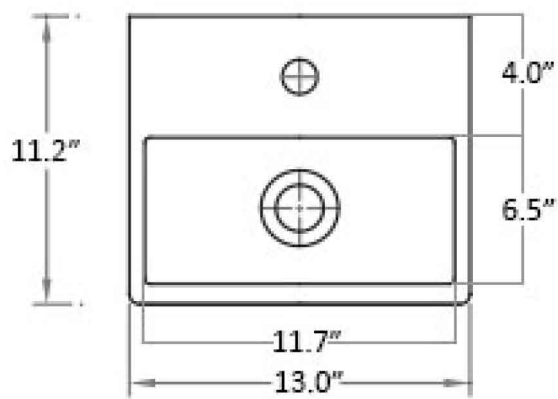

### SKU# | Options

- Quattro 30.00 | No Faucet Hole
- Quattro 30.01 | Single Faucet Hole
- Quattro 30.03-4 | Three Faucet Holes 4" Spread
- Quattro 30.03-8 | Three Faucet Holes 8" Spread
- Quattro 30.02L | Left Soap Dispenser Hole (Specify Distance)
- Quattro 30.02R | Right Soap Dispenser Hole (Specify Distance)
- Quattro 30.nn WG | Glossy White
- Quattro 30.nn BG | Glossy Black
- Quattro 30.nn BM | Matte Black

"nn" refers to the number of faucets holes

\* WS Bath Collections reserves the right to revise dimensions or information on this sheet without notice

<b>Collection</b> Quattro	<b>Model  </b> Quattro 30	<b>Dimensions Metric</b> 1 inch = 2.54 cm 1 inch = 25.4 mm	 1051 Lea Drive - Collegeville, PA 19426 Tel. 215 513 9400 - Fax 610 831 0215 <a href="http://www.ws bathcollections.com">www.ws bathcollections.com</a> - <a href="mailto:info@ws bathcollectins.com">info@ws bathcollectins.com</a>
------------------------------	------------------------------	--	---

Collection  
S wcvvtq

Model |  
S wcvvtq"52

Dimensions Metric  
1 inch = 2.54 cm  
1 inch = 25.4 mm

**WS**<sup>®</sup>  
BATH  
COLLECTIONS  
1051 Lea Drive - Collegeville, PA 19426  
Tel. 215 513 9400 - Fax 610 831 0215  
[www.ws bathcollections.com](http://www.ws bathcollections.com) - [info@ws bathcollections.com](mailto:info@ws bathcollections.com)

### Vessel/ countertop installation

Silicone (*optional*)

Collection  
Quattro

Model |  
Quattro 30

Dimensions Metric  
*1 inch = 2.54 cm*  
*1 inch = 25.4 mm*

**WS**<sup>®</sup>  
BATH  
COLLECTIONS

1051 Lea Drive - Collegeville, PA 19426  
Tel. 215 513 9400 - Fax 610 831 0215  
[www.ws bathcollections.com](http://www.ws bathcollections.com) - [info@ws bathcollections.com](mailto:info@ws bathcollections.com)