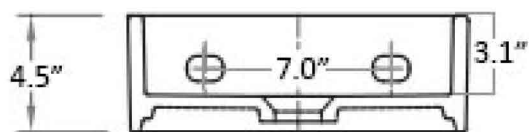

"nn" refers to the number of faucets holes

\* WS Bath Collections reserves the right to revise dimensions or information on this sheet without notice

<b>Collection</b> Quattro	<b>Model  </b> Quattro 30	<b>Dimensions Metric</b> 1 inch = 2.54 cm 1 inch = 25.4 mm	 1051 Lea Drive - Collegeville, PA 19426 Tel. 215 513 9400 - Fax 610 831 0215 <a href="http://www.ws bathcollections.com">www.ws bathcollections.com</a> - <a href="mailto:info@ws bathcollectins.com">info@ws bathcollectins.com</a>
------------------------------	------------------------------	--	---

Collection  
S wcvvtq

Model |  
S wcvvtq"52

Dimensions Metric  
1 inch = 2.54 cm  
1 inch = 25.4 mm

**WS**<sup>®</sup>  
BATH  
COLLECTIONS  
1051 Lea Drive - Collegeville, PA 19426  
Tel. 215 513 9400 - Fax 610 831 0215  
[www.ws bathcollections.com](http://www.ws bathcollections.com) - [info@ws bathcollections.com](mailto:info@ws bathcollections.com)